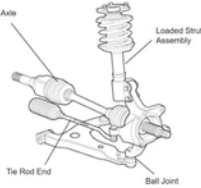

\$10.00 REBATE per pair

automotive-brake.com
for monthly retail and
wholesale specials, and coupons.

Ph: 201-342-0636

Store Hours:
Monday - Friday: 7am to 5pm
Saturday: CLOSED

GSP® KNUCKLE HUB ASSEMBLIES

SIGNIFICANTLY REDUCE LABOR WITH HASSLE-FREE INSTALLATION

GSP Knuckle Hub Assemblies reduce labor and throughput with hassle-free installation and no special tools required. These fully assembled components are designed to keep you moving.

- No special tools required
- Reduce warranty comebacks
- OE quality and design